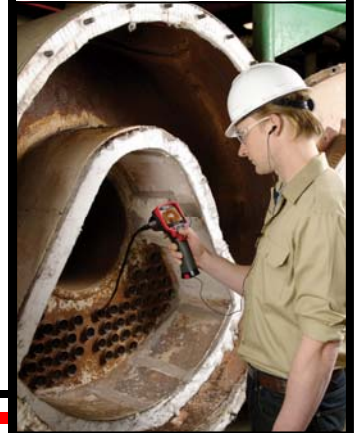

New!

Micro CA-300 Inspection Camera

Documentation made easy with the new RIDGID micro CA-300 Inspection Camera, the next evolution of the microEXPLORER Inspection Camera. Easily record still images and videos of problems in hard to reach areas and then share the findings with the RIDGIDConnect solution. Comfortable pistol-grip design, large screen and rugged anodized aluminum camera head with four bright LEDs make it easy to detect and diagnose the unreachable. Get the perfect view with the enhanced features like image rotation and digital zoom.

RI37888

See It.

Find It.

Solve It.

Limited Time Offer!

Trade-in
your old style Ridgid
Inspection Camera, or any
competitive Inspection
Camera and receive

$50 off

your purchase of the new
CA-300! *

(discount code: RI50)

RIDGID

* Act fast! Trade-in quantities limited.

St. Paul, Minnesota
800.444.4899
315 N Pierce Street
St Paul, MN 55104
651.646.4055

Hibbing, Minnesota
866.363.8665
2919 E Bellline Hwy
Hibbing, MN 55746
218.263.8687

Superior, Wisconsin
800.274.6676
426 Ogden Avenue
Superior, WI 54880
715.392.2294

Wausau, Wisconsin
800.261.8665
7110 Packer Drive
Wausau, WI 54401
715.848.2703

Appleton, Wisconsin
888.509.5566
215 Allegiance Court
Appleton, WI 54913
920.687.4061

Des Moines, Iowa
800.395.1516
622 SE 5th Street
Des Moines, IA 50309
515.244.1516

Lincoln, Nebraska
800.279.2658
2611 Kimco Drive
Lincoln, NE 68521
402.476.6673

Omaha, Nebraska
888.752.4446
4515 South 90th Street
Omaha, NE 68127
402.592.7385

Ishpeming, Michigan
877.485.6343
601 Lakeshore Drive
Ishpeming, MI 49849
906.485.6343

Kansas City, Kansas
800.444.0453
275 Southwest Blvd
Kansas City, Kansas 66103
913.722.7879