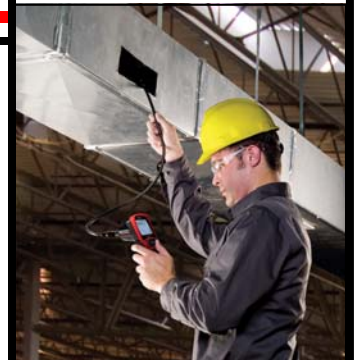

New!

Micro CA-300 Inspection Camera

Documentation made easy with the new RIDGID micro CA-300 Inspection Camera, the next evolution of the microEXPLORER Inspection Camera. Easily record still images and videos of problems in hard to reach areas and then share the findings with the RIDGIDConnect solution. Comfortable pistol-grip design, large screen and rugged anodized aluminum camera head with four bright LEDs make it easy to detect and diagnose the unreachable. Get the perfect view with the enhanced features like image rotation and digital zoom.

RI37888

See It.

Find It.

Solve It.

Limited Time Offer!

Trade-in
your old style Ridgid
Inspection Camera, or any
competitive Inspection
Camera and receive

\$50 off

your purchase of the new
CA-300! *