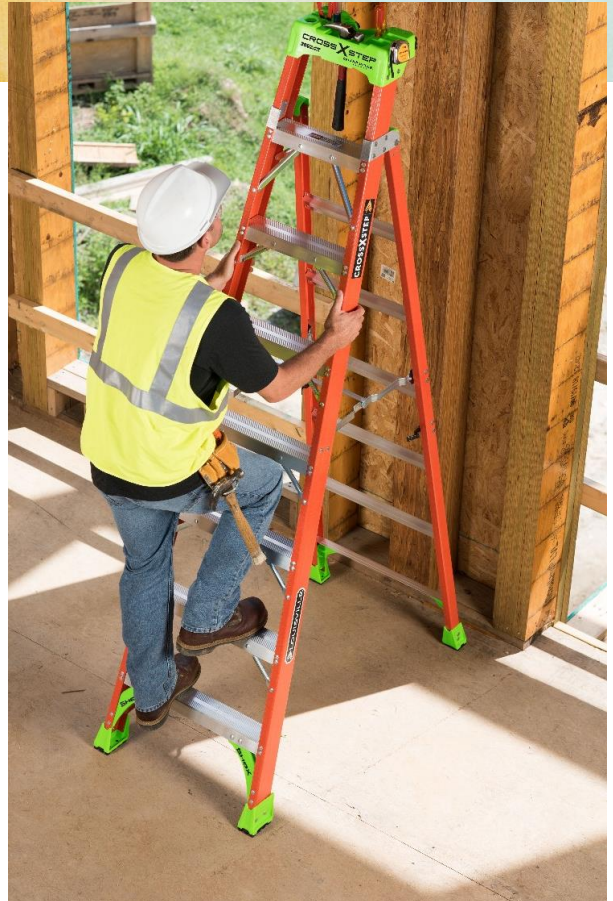

SPRING
FEVER

DEAL

From Louisville Ladder & Total Tool Supply, Inc.

Purchase \$500 of Louisville Ladder product from Total Tool and receive a 20 oz. Yeti Tumbler Free!

LOUYETI19PROMO

Offer Valid March 1- May 31, 2019 while supplies last.

Since 1946, Louisville Ladder has led the industry in innovative product design and manufacturing processes. The advances in aluminum, fiberglass and wood ladders that Louisville Ladder introduced to the market have built trust and loyalty among general consumers and professionals alike.